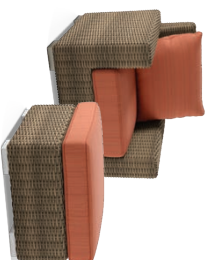

TIP THE SCALE

Cozy up your large landscape and bring friends and family together. It's easy with our Hampton Collection. Fashioned with large-profile wicker strands and deep, plush cushions, it rises to any occasion perfectly.

HAMPTON COLLECTION

CLUB CHAIR
~~$965~~ **$746**
35w. 35d. 35h
(shown) 1101A
(lval) 2507A

OTTOMAN
~~$655~~ **$446**
31w. 28d. 18h
(shown) 1100A
(lval) 2500A