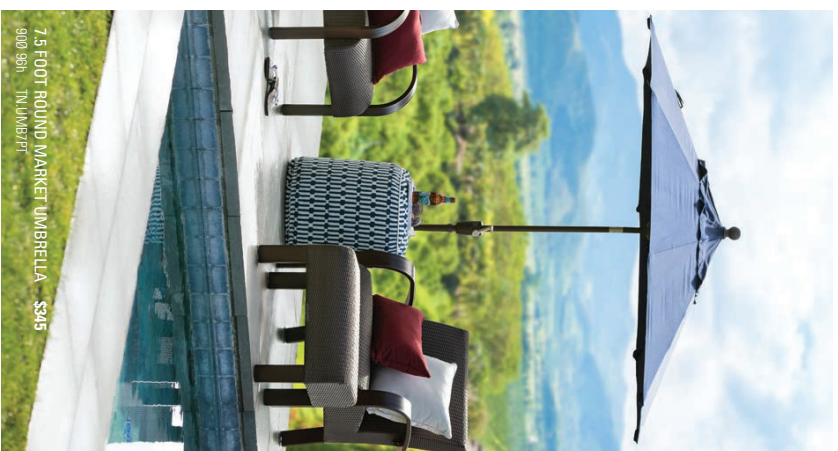

10' JADE TWISTED MARKET UMBRELLA $395
120d 70w 18h UMBRST

MARKET UMBRELLAS

7.5 FOOT ROUND MARKET UMBRELLA $345
90d 58h 17h UMBRPT