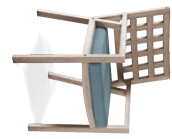

**THOS. TEAK SIDE TABLE**  
~~\$265~~ **\$237**  
20d 22h  
T1104.WTH

**THOS. TEAK COFFEE TABLE**  
~~\$265~~ **\$357**  
40w 22d 18h  
T1105.WTH

**DINING ARMCHAIR**  
~~\$265~~ **\$297**  
22w 24d 35h  
A1922A.WTH