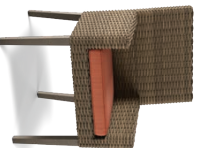

DINING ARMCHAIR
~~$265~~ **$357**
24w 23d 38h
(shown) 1120A
(lava) 2520A