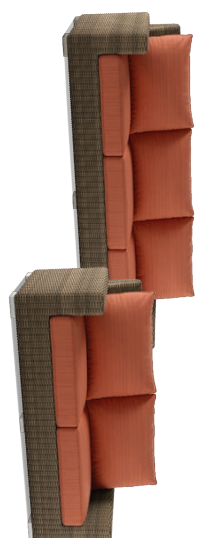

OTTOMAN
~~$655~~ **$446**
31w. 28d. 18h
(shown) 1100A
(lval) 2500A

LARGE SOFA
~~$2,855~~ **$2,246**
106w. 55d. 35h
(shown) 1102A
(lval) 2503A

SOFA
~~$1,855~~ **$1,496**
75w. 55d. 35h
(shown) 1102A
(lval) 2502A