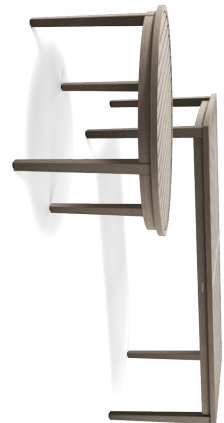

**SIDE TABLE**  
~~\$265~~ **\$296**  
 22w 22d 22h  
 (shown) 1104  
 (lava) 2304

**CONSOLE TABLE**  
~~\$665~~ **\$521**  
 51w 20d 30h  
 (shown) 1109  
 (lava) 2309

**COASTAL SIDE TABLE**  
~~\$265~~ **\$259**  
 22w 22d 24h  
 (shown) driftwood 1522D.DRW  
 (lava) chestnut 1522D.CHT

**BAR STOOL**  
~~\$265~~ **\$184**  
 19w 23d 44h  
 (shown) 1141A  
 (lava) 2541A

**COUNTER STOOL**  
~~\$265~~ **\$184**  
 19w 23d 40h  
 (shown) 1131A  
 (lava) 2531A

**DINING ARMCHAIR**  
~~\$265~~ **\$357**  
 24w 23d 38h  
 (shown) 1120A  
 (lava) 2520A