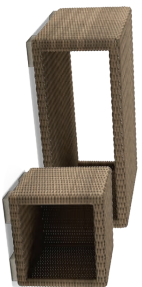

COFFEE TABLE
~~$265~~ **$184**
47w 31d 20h
(shown) 1105
(lava) 2305