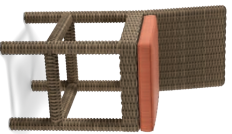

BAR STOOL
~~$265~~ **$184**
19w 23d 44h
(shown) 1141A
(lava) 2541A