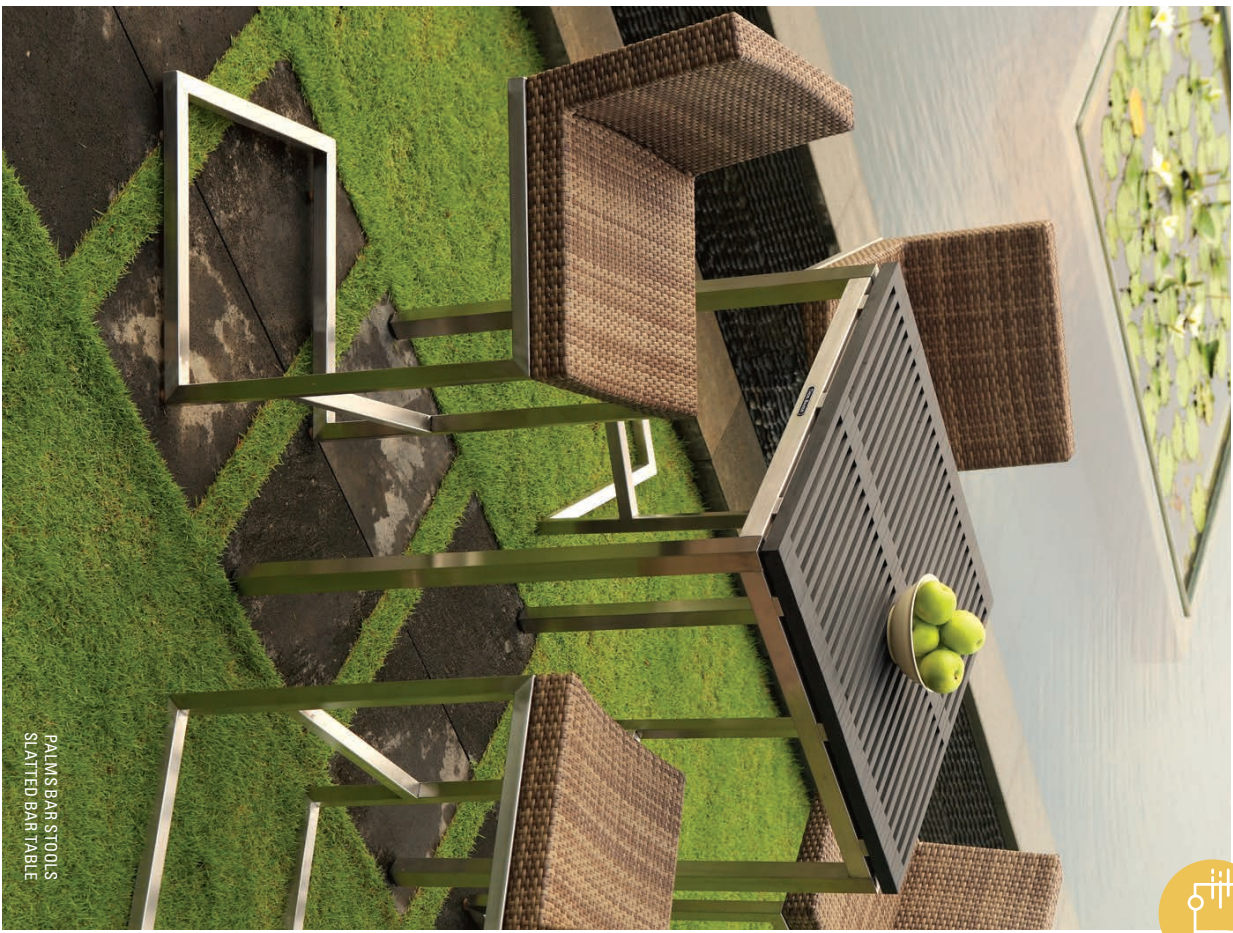

PALMS BAR STOOLS
SLATTED BAR TABLE