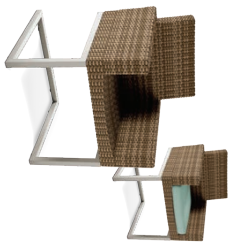

DINING ARMCHAIR
~~$365~~ **$296**
24w 23d 33h
7722A