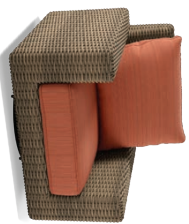

HAMPTON COLLECTION

MOTION CLUB CHAIR
~~$1,395~~ **$971**
35w 36d 35h
(shown) 1106A
(lava) 2505A