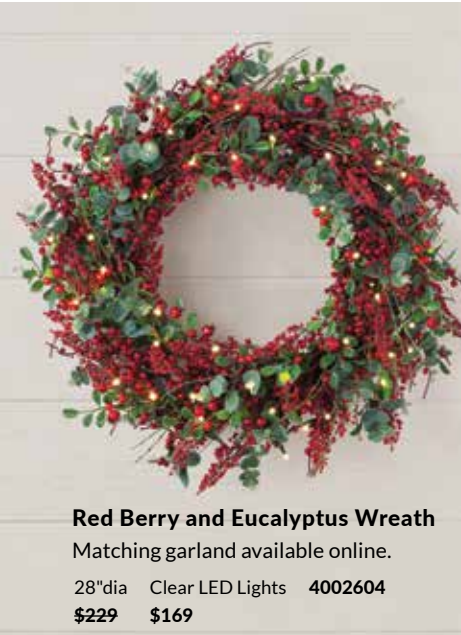

Sugared Berry Forest Wreath
Matching garland available online.
28" dia Clear LED Lights 4003630
$219 $169

Festive Farmhouse Wreath
Matching garland available online.
28" dia Clear LED Lights 4003228
$329 $229