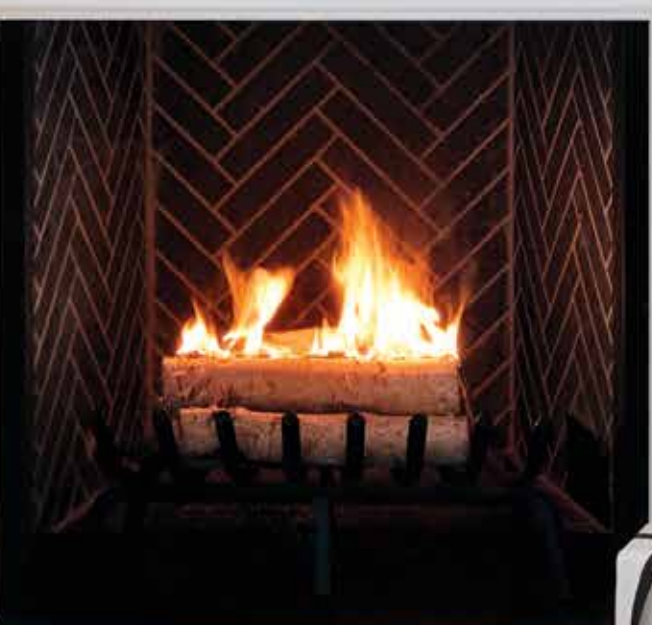

C. Country Farm Fir

Set in a wooden crate for a charming display. Comes with plug-in cord.

4'h (shown) Clear LED Lights **4002835** ~~$249~~ **$199**
3'h Clear LED Lights **4002834** ~~$189~~ **$149**