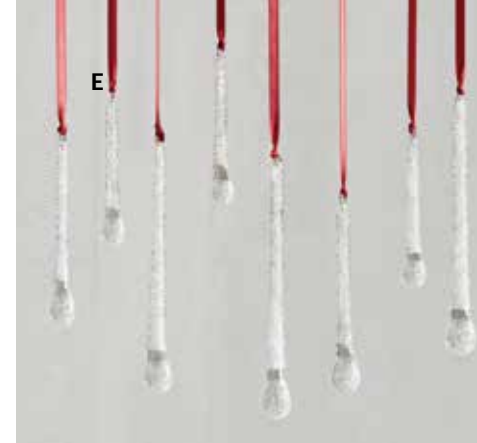

WINTER TO wonderland

Whether it's lively gatherings with people you love or quiet moments basking in the glow of the tree, it's time to revel in the joys of the season. As you embrace the spirit of Christmas, we're here to help create truly magical spaces that add even more wonder to your holidays.

featuring the

BH Norway Spruce®

Get a fresh-cut look with a realistic faux tree trunk and lush two-toned branches that are Pre Fluffed® for easier setup.

7.5'h 960 Color + Clear® LED Lights
3935 Branch Tips 2810270 $1449 $1099

A. Red Berry Bouquet Tree Topper

31"h x 17"w 4002437 $119 $79

B. Frosted Branch Picks

30"l Frozen Set of 12 4003809 $139 $99
35"l Snowy Set of 12 4003810 $89 $69

C. Large Berry Picks

24"l Red Set of 12 4002993 $149 $119

D. Christmas Red Tree Collar

More tree collar options on pages 56-57.

34"dia 4003792 $259 $199

E. Nordic Frost Frozen Teardrop Ornament Set

Fashioned from solid glass with icy beaded accents.

12"h Set of 6 4102186 $79 $59
5"-7"h Set of 12 4003766 $99 $69

F. Nordic Frost Finial Ornament Set

Features hand-applied beading and glitter accents on glass.

Set of 6 4003769 $139 $99

G. Nordic Frost Crystalized Ornament Set

Textured, handcrafted glass features sparkling glitter details.

Set of 12 4003767 $149 $119

H. Nordic Frost Ornament Set

These hand-painted glass ornaments showcase delicate beading and glitter accents.

Set of 25 4001609 $259 $199

J. Lit Red Beaded Garlands

Each strand features a timer and uses batteries, not included.

37"l Set of 3 4003806 $79 $59