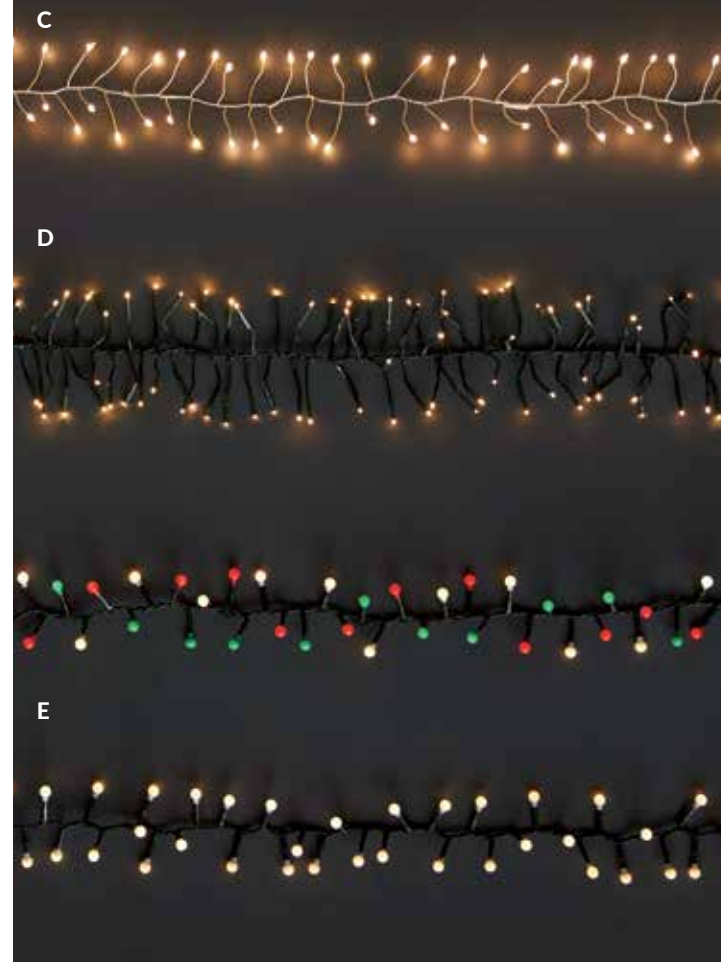

How to use our Easy Wrap LED Light Strings:

STEP 1
Hang loop over top of tree.

STEP 2
Wrap each layer around tree.

A. Outdoor Cascading Micro LED Lights

Each light string has 7 hanging strands that alternate between 3' and 4' long. Features 8 lighting modes, a timer, a remote, and a plug-in cord. Connect up to 5 light strings together for a stunning display.