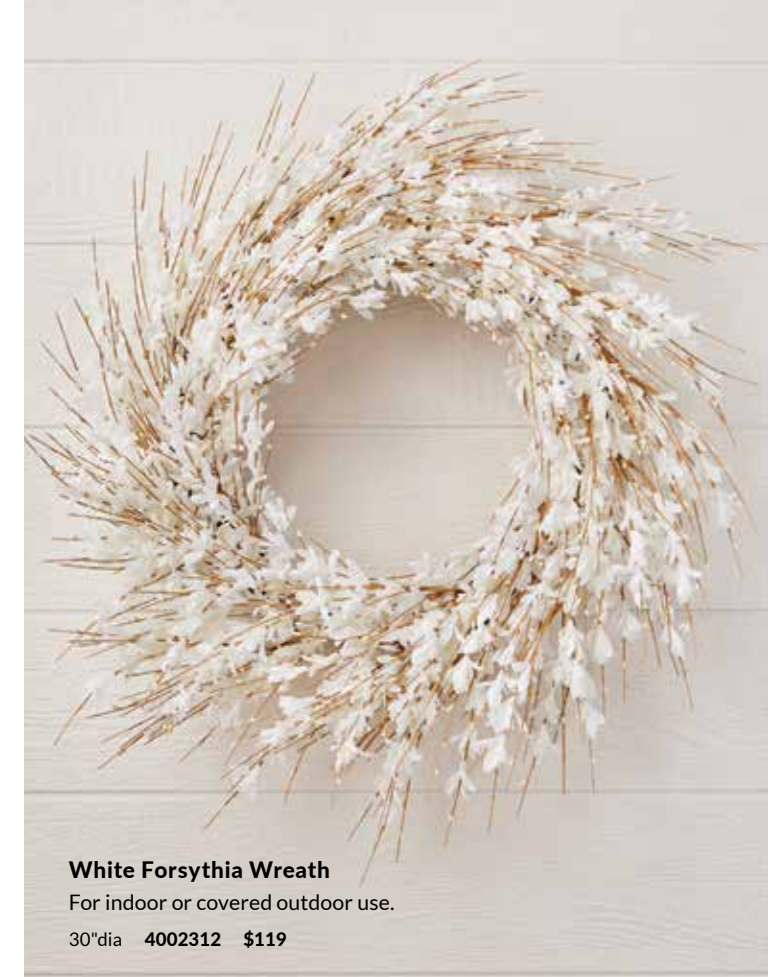

C. Outdoor LED Wire Rabbits

Crafted sculptures from all-weather wicker. For indoor or outdoor use.

22"h x 16"w x 6"l Set of 2 4004035 \$169

Outdoor Seaside Cottage Wreath

Details on opposite page.

28"dia 4004018 \$189