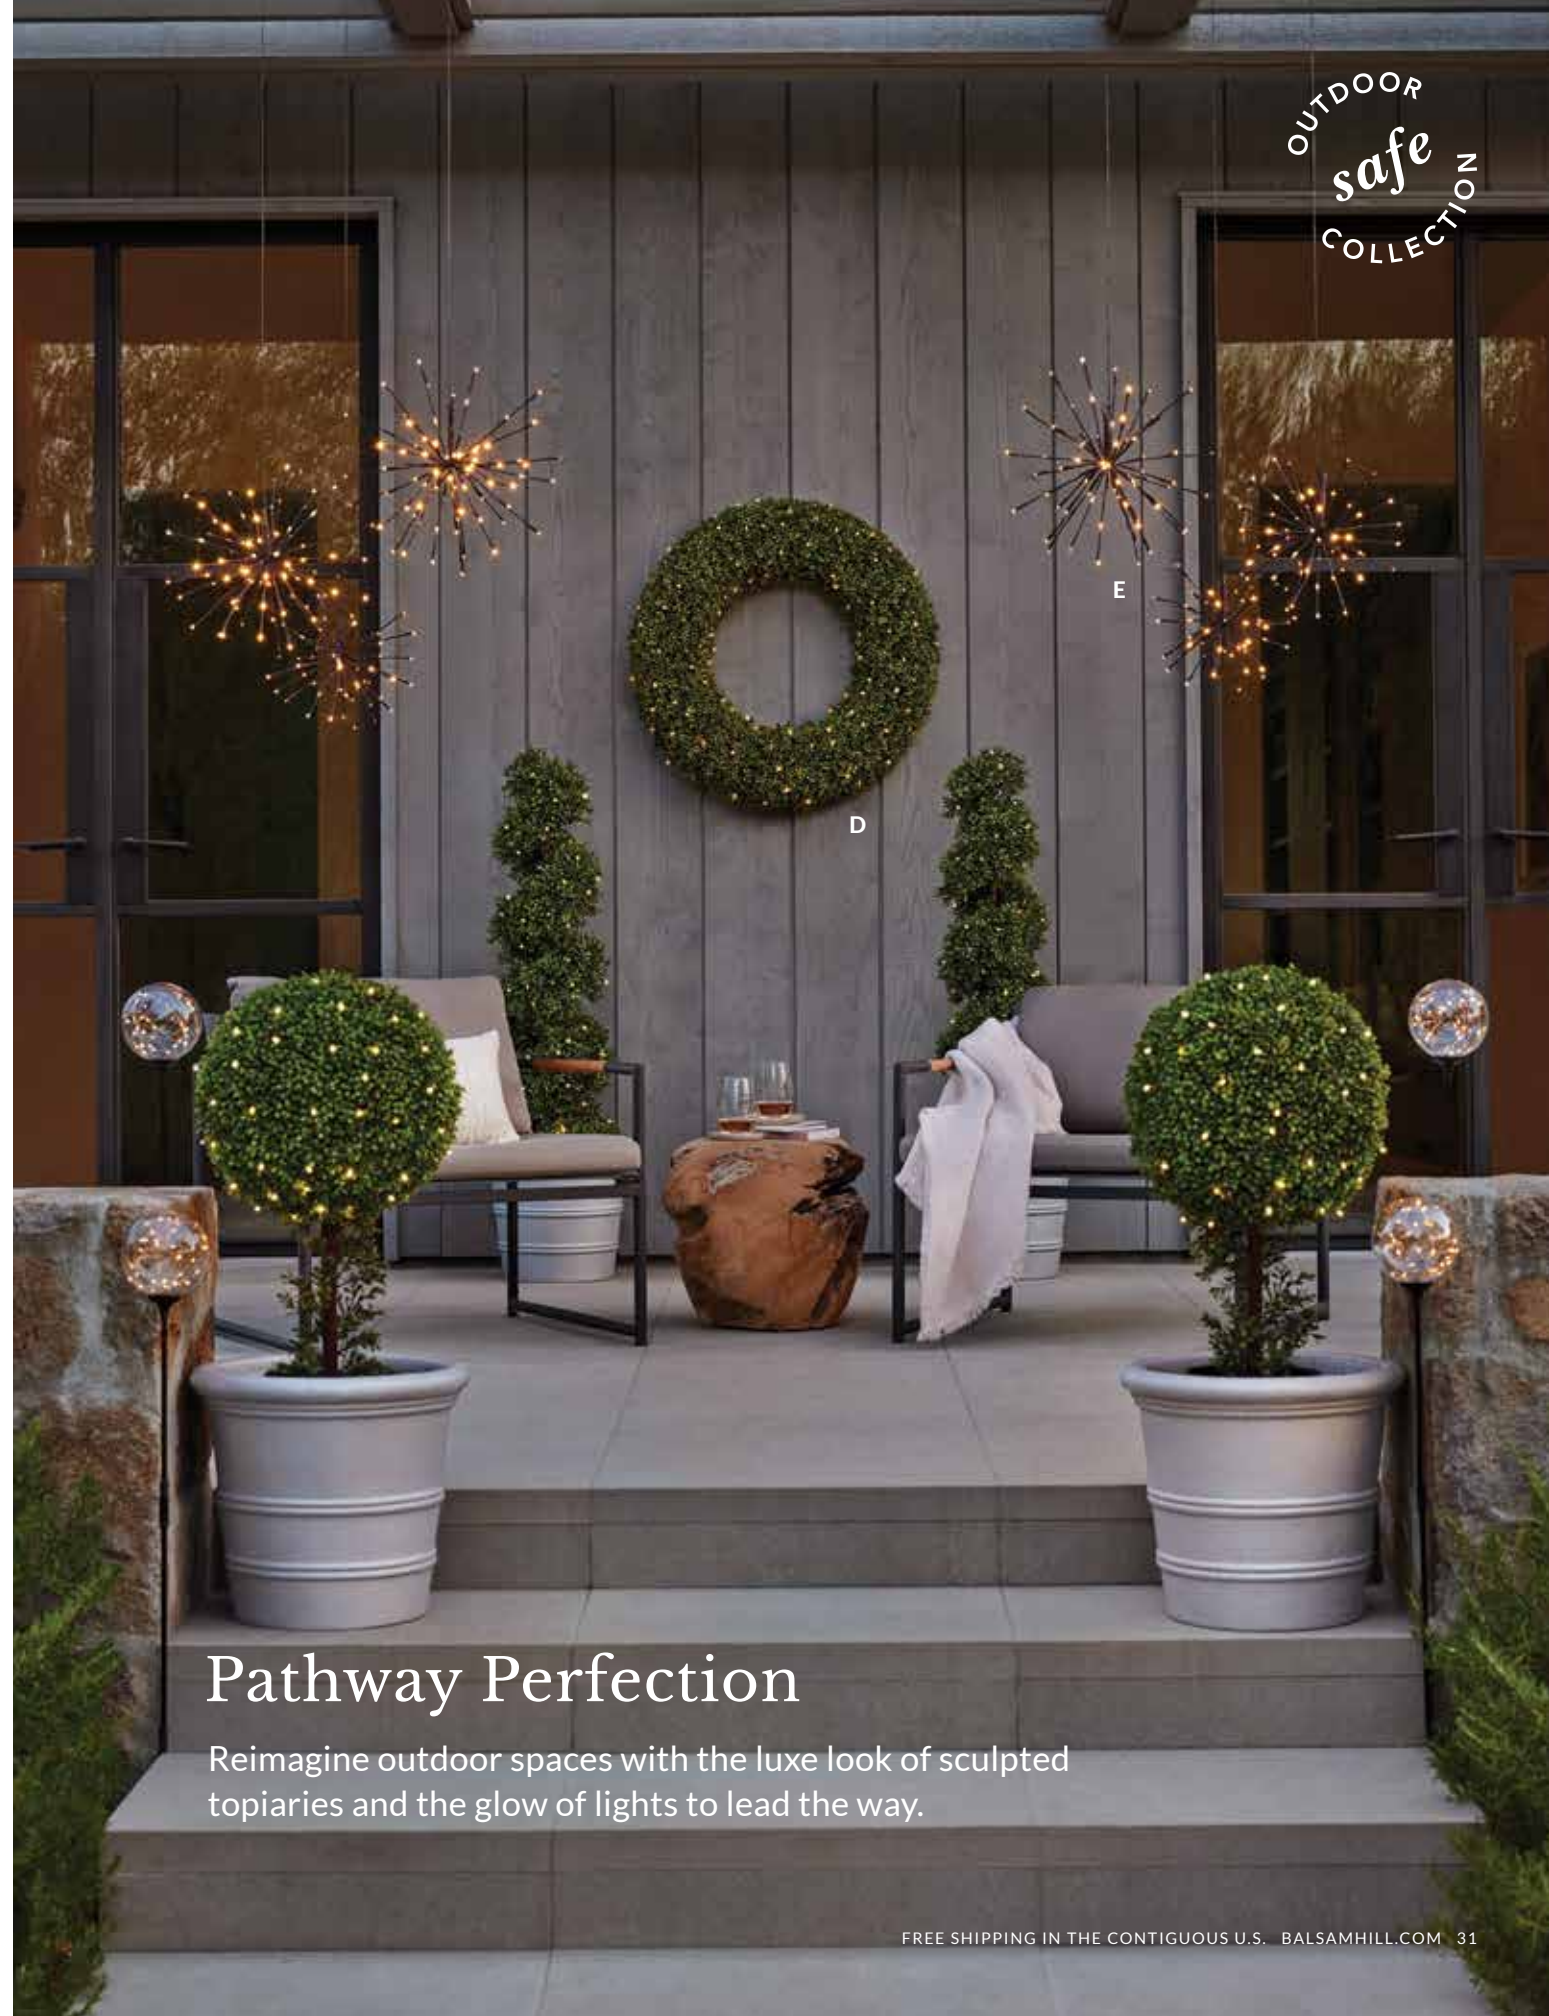

Features built-in timer and twinkling light effect.

- 12" dia & 18" l Set of 2 **4003754 \$99**

Solar Globe Pathway Lights

Crafted from metal and acrylic.
Illuminated by fairy lights.

- 16.1" h x 6.3" dia Set of 6 **4004036 \$149**